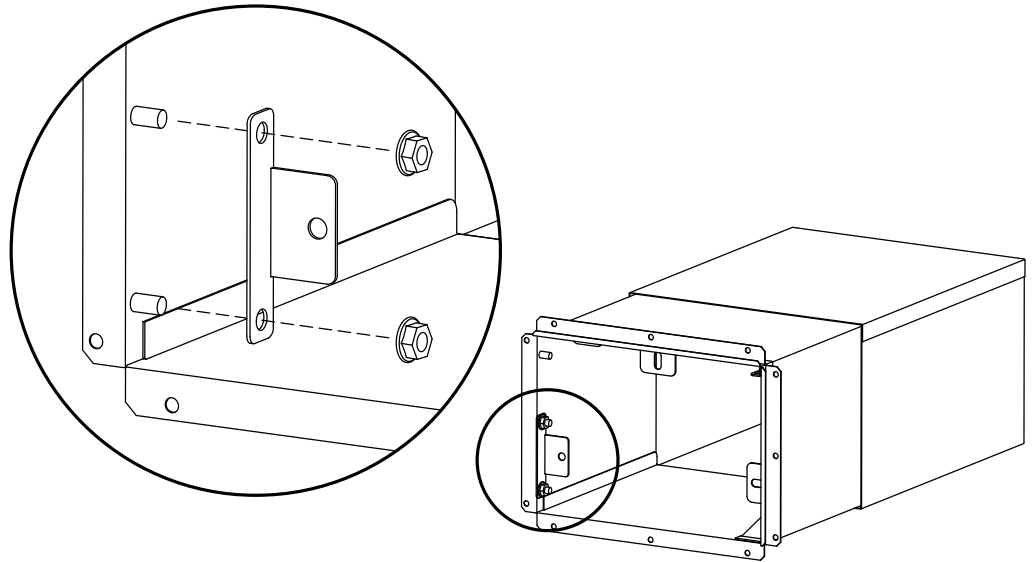

TORINO LETTERBOX

763F3 - Front Panel (Fixed)

Congratulations on purchasing the Torino letterbox. We have designed the Torino to offer a practical and stylish way to have general mail delivered to your home.

Prior to attaching the front panel, the sleeve needs to be installed into your wall/fence. Refer to the instruction sheet included with your sleeve.

Contents

Installation

1. Attach mounting bracket to the bottom two studs with the nuts provided.

2. Attach mounting clips to the top and right side of the sleeve.

Note: Steps a, b & c illustrate how to secure the mounting clips (see right).

3. Secure the front panel using the nuts provided.