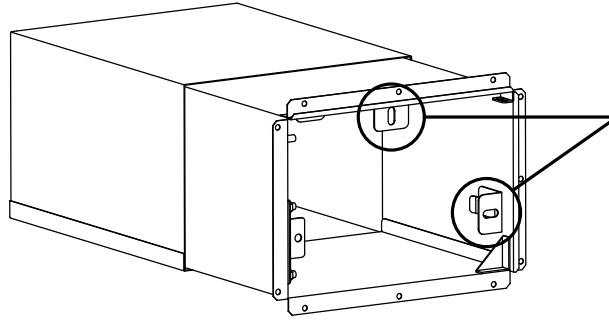

TORINO LETTERBOX

763F3 - Front Panel (Fixed)

Congratulations on purchasing the Torino letterbox. We have designed the Torino to offer a practical and stylish way to have general mail delivered to your home.

Prior to attaching the front panel, the sleeve needs to be installed into your wall/fence. Refer to the instruction sheet included with your sleeve.

Contents

Installation

1. Attach mounting bracket to the bottom two studs with the nuts provided.

2. Attach mounting clips to the top and right side of the sleeve.

Note: Steps a, b & c illustrate how to secure the mounting clips (see right).

3. Secure the front panel using the nuts provided.