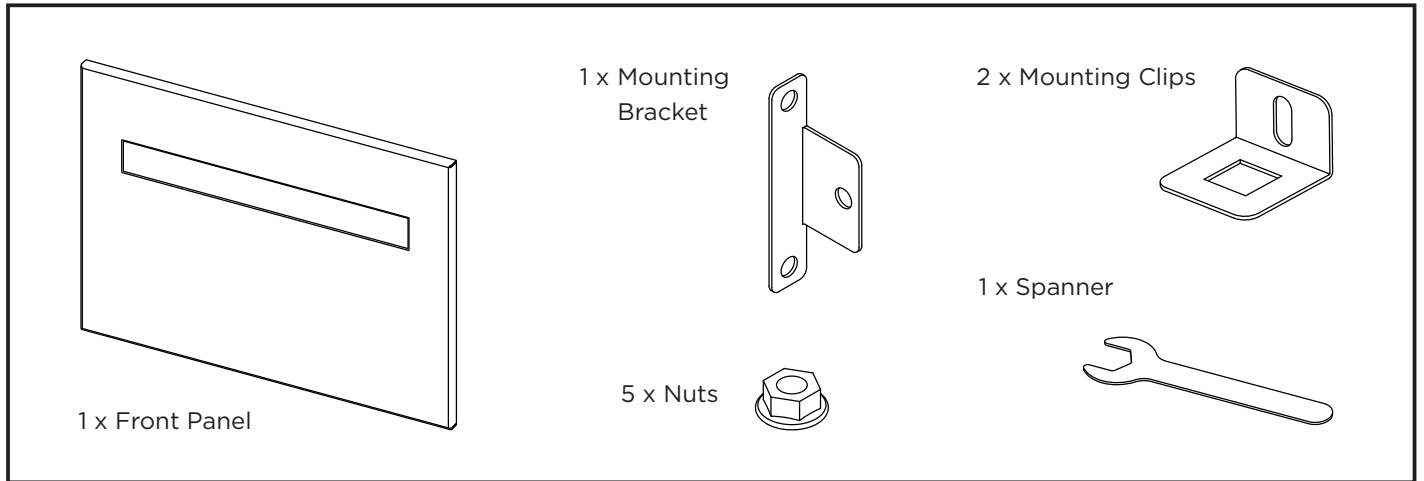

TORINO LETTERBOX

763F3 - Front Panel (Fixed)

Congratulations on purchasing the Torino letterbox. We have designed the Torino to offer a practical and stylish way to have general mail delivered to your home.

Prior to attaching the front panel, the sleeve needs to be installed into your wall/fence. Refer to the instruction sheet included with your sleeve.

Contents

Installation

1. Attach mounting bracket to the bottom two studs with the nuts provided.

2. Attach mounting clips to the top and right side of the sleeve.

Note: Steps a, b & c illustrate how to secure the mounting clips (see right).

3. Secure the front panel using the nuts provided.