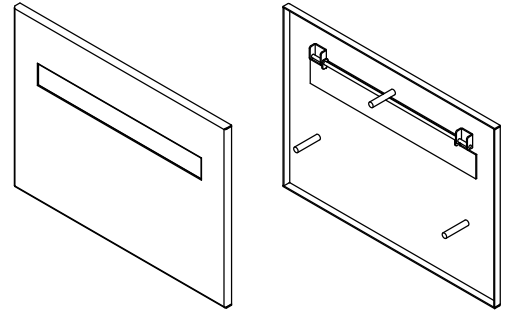

TORINO LETTERBOX

763F3 - Front Panel (Fixed)

Congratulations on purchasing the Torino letterbox. We have designed the Torino to offer a practical and stylish way to have general mail delivered to your home.

Prior to attaching the front panel, the sleeve needs to be installed into your wall/fence. Refer to the instruction sheet included with your sleeve.

Contents

Installation

1. Attach mounting bracket to the bottom two studs with the nuts provided.

2. Attach mounting clips to the top and right side of the sleeve.

Note: Steps a, b & c illustrate how to secure the mounting clips (see right).

3. Secure the front panel using the nuts provided.