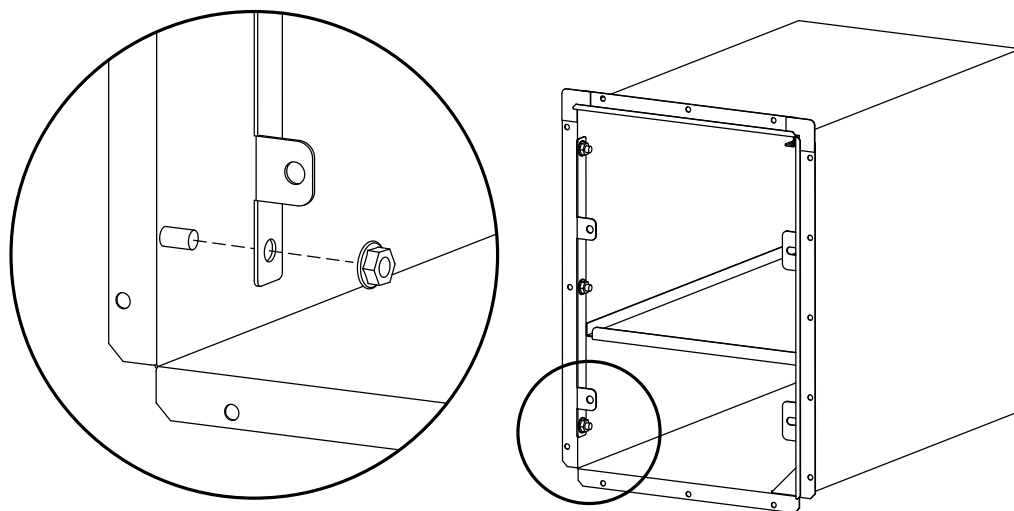

## 743F3 - Front Panel (Fixed)

Congratulations on purchasing the Monza letterbox. We have designed the Monza to offer a practical and stylish way to have general mail delivered to your home.

Prior to attaching the front panel, the rear box/sleeve needs to be installed into your wall/fence. Refer to the instruction sheet included with your rear box/sleeve.

## Installation

1. Attach mounting bracket to the three studs with the nuts provided.

2. Attach mounting clips to the right side of the rear box/sleeve.

Note: Steps a, b & c illustrate how to secure the mounting clips (see right).