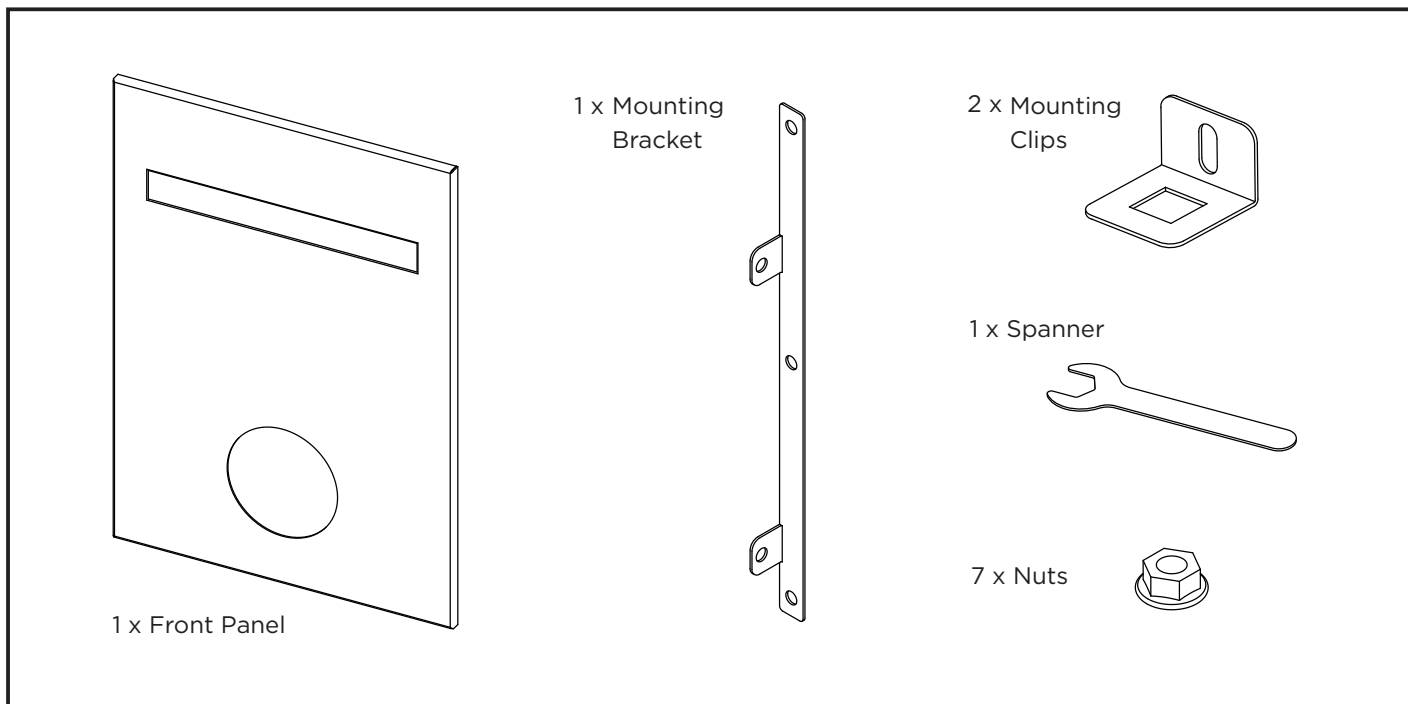

# MONZA LETTERBOX

## 743F3 - Front Panel (Fixed)

Congratulations on purchasing the Monza letterbox. We have designed the Monza to offer a practical and stylish way to have general mail delivered to your home.

Prior to attaching the front panel, the rear box/sleeve needs to be installed into your wall/fence. Refer to the instruction sheet included with your rear box/sleeve.

## Installation

1. Attach mounting bracket to the three studs with the nuts provided.

2. Attach mounting clips to the right side of the rear box/sleeve.

Note: Steps a, b & c illustrate how to secure the mounting clips (see right).