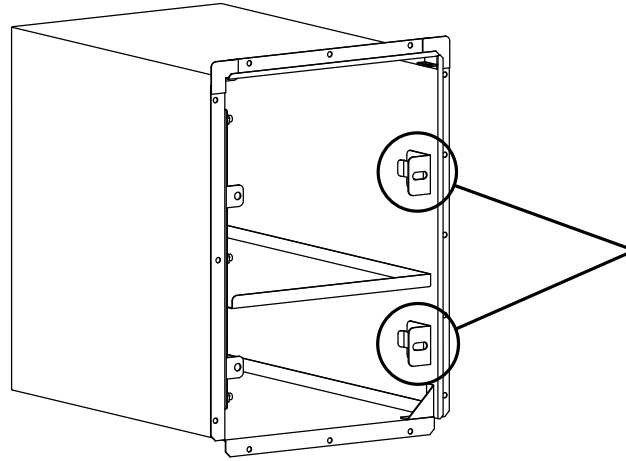

## 743F3 - Front Panel (Fixed)

Congratulations on purchasing the Monza letterbox. We have designed the Monza to offer a practical and stylish way to have general mail delivered to your home.

Prior to attaching the front panel, the rear box/sleeve needs to be installed into your wall/fence. Refer to the instruction sheet included with your rear box/sleeve.

## Installation

1. Attach mounting bracket to the three studs with the nuts provided.

2. Attach mounting clips to the right side of the rear box/sleeve.

Note: Steps a, b & c illustrate how to secure the mounting clips (see right).